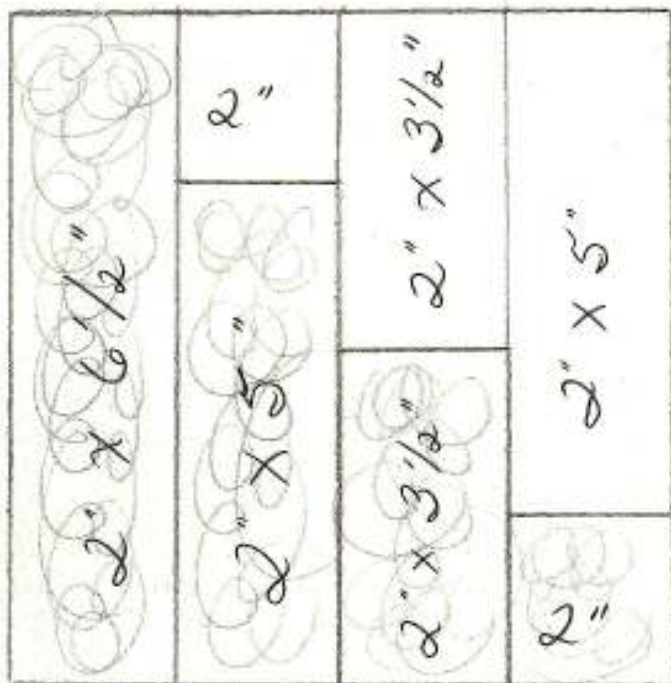

GMQG Block of the Month
December 2000

PEPPERMINT STICKS

Red - 1 @ 2", 2" x 3 1/2", 2" x 5", 2" x 6 1/2"

White - 1 @ 2", 2" x 3 1/2", 2" x 5"

Refer to diagram for block assembly and pressing directions. Do not square up block.

Bring block to December meeting.

Questions, contact Beth @ 734-2398

PRESS

PRESS